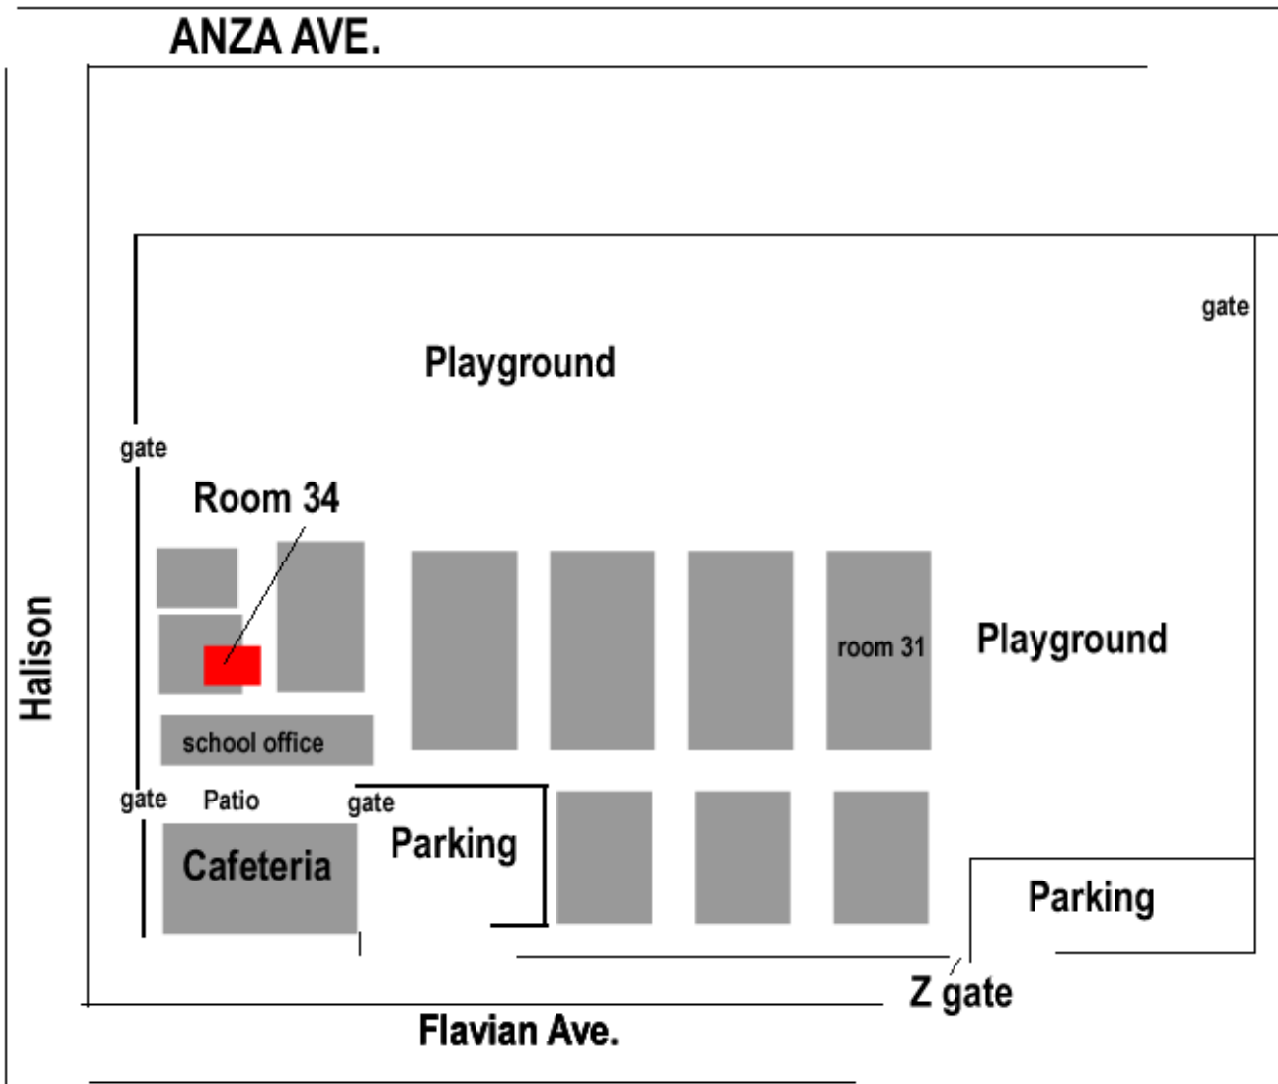

← 190th

Del Amo →

map isn't remotely to scale

Bert Lynn Middle School
5038 Halison Street,
Torrance, CA 90503